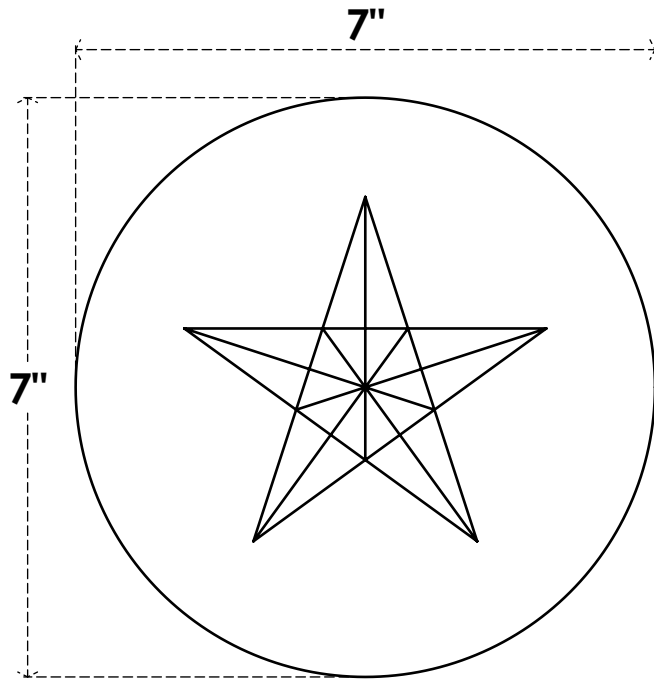

ROSP070X070X100GRY06

7"W X 7"H X 1"P STANDARD GRAYSON STAR ROSETTE WITH SQUARE EDGE,
ARCHITECTURAL GRADE PVC

FRONT

SIDE

EKENA MILLWORK
2300 WEST MAIN ST.
CLARKSVILLE, TX 75426
TOLL FREE: 866-607-0453
WWW.EKENAMILLWORK.COM