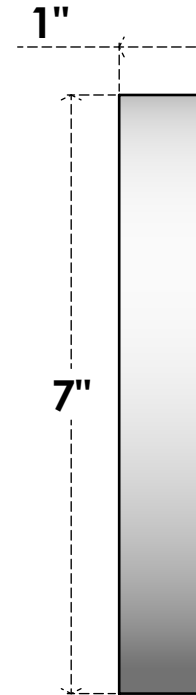

ROSP070X070X100GRY06

7"W X 7"H X 1"P STANDARD GRAYSON STAR ROSETTE WITH SQUARE EDGE,
ARCHITECTURAL GRADE PVC

FRONT

SIDE

EKENA MILLWORK
2300 WEST MAIN ST.
CLARKSVILLE, TX 75426
TOLL FREE: 866-607-0453
WWW.EKENAMILLWORK.COM

NOTES

1. INSTALLATION TO BE COMPLETED IN ACCORDANCE WITH MANUFACTURER'S SPECIFICATIONS.
2. DRAWING MAY NOT BE TO SCALE
3. THIS DRAWING IS INTENDED FOR DESIGN AND PLANNING PURPOSES ONLY.
4. ALL INFORMATION CONTAINED HEREIN WAS CURRENT AT THE TIME OF DEVELOPMENT BUT MUST BE REVIEWED AND APPROVED BY THE PRODUCT MANUFACTURER TO BE CONSIDERED ACCURATE.
5. ARCHITECTURAL GRADE PVC PRODUCTS ARE MADE FROM EXPANDED CELLULAR PVC AND COME NATURALLY WHITE BUT MAY BE PAINTED